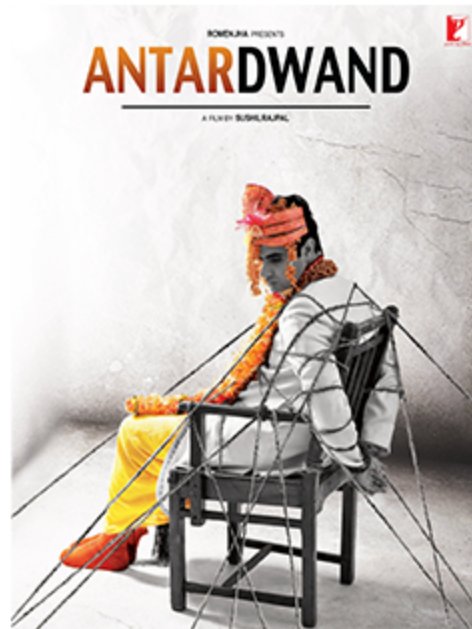

A close-up, profile shot of a man with a mustache wearing a brown fedora hat with a light-colored band. He is looking down and to the left. The background is a blurred crowd of people at what appears to be an outdoor event, possibly a film festival, with warm, golden-hour lighting. The text 'Amitabh S Verma' is overlaid in a cursive font on the left side of the image.

*Amitabh S Verma*

FILM MAKER  
DIRECTOR  
SCREENWRITER  
DIALOGUE WRITER  
LYRICIST  
SINGER

AMITABH VERMA IS AN AWARD  
WINNING FILMMAKER FROM  
PATNA. A TRAINED EDITOR FROM  
FTII, HE IS BASED OUT OF  
MUMBAI.

*Amitabh S Verma*

*Amitabh S Verma*

— PROJECTS —

DIRECTED BY AMITABH S VERMA  
**TEEN DO PAANCH**  
NOW STREAMING ON

**hotstar**

Teen Do Paanch Director Amitabh S Verma With Shreyas Talpade, Bidita Bag (Photo Credits: Twitter)

RECEIPT OF NATIONAL AWARD  
FOR BEST FILM  
(SOCIAL ISSUE)

*Amitabh S Verma*

DIALOGUES AND SCREENPLAY

LYRICIST

ASSOCIATE PRODUCER

Amitabh S Verma

AWARD WINNING SHORT FILMS

Lyricist and Filmmaker Amitabh S Verma bagged 3 International Awards for his short film BHOLI