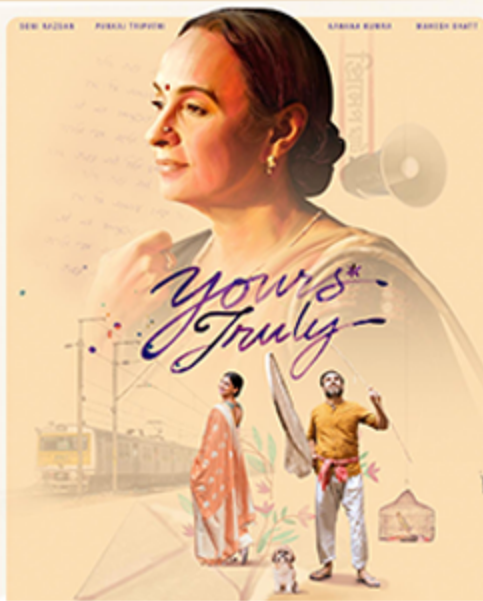

A close-up, profile shot of a man with a mustache wearing a brown fedora hat with a light-colored band. He is looking down and to the left. The background is a blurred crowd of people at what appears to be an outdoor event, possibly a film festival, with warm, golden-hour lighting. The text 'Amitabh S Verma' is overlaid in a cursive font on the left side of the image.

*Amitabh S Verma*

*Amitabh S Verma*

— PROJECTS —

DIRECTED BY AMITABH S VERMA  
**TEEN DO PAANCH**  
NOW STREAMING ON

**hotstar**

Teen Do Paanch Director Amitabh S Verma With Shreyas Talpade, Bidita Bag (Photo Credits: Twitter)

RECEIPT OF NATIONAL AWARD  
FOR BEST FILM  
(SOCIAL ISSUE)

*Amitabh S Verma*

DIALOGUES AND SCREENPLAY

LYRICIST

ASSOCIATE PRODUCER

Amitabh S Verma

AWARD WINNING SHORT FILMS

Lyricist and Filmmaker Amitabh S Verma bagged 3 International Awards for his short film BHOLI