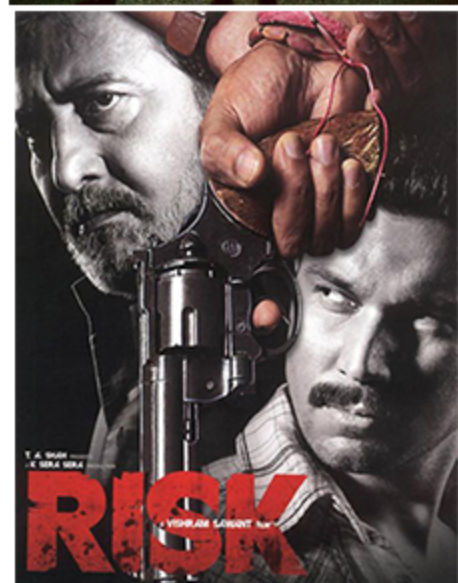

A close-up, profile shot of a man with a mustache wearing a brown fedora hat with a light-colored band. He is looking down and to the left. The background is a blurred crowd of people at what appears to be an outdoor event, possibly a film festival, with warm, golden-hour lighting. The text 'Amitabh S Verma' is overlaid in a cursive font on the left side of the image.

RECEIPT OF NATIONAL AWARD  
FOR BEST FILM  
(SOCIAL ISSUE)

*Amitabh S Verma*

DIALOGUES AND SCREENPLAY

LYRICIST

ASSOCIATE PRODUCER

Amitabh S Verma

AWARD WINNING SHORT FILMS

Lyricist and Filmmaker Amitabh S Verma bagged 3 International Awards for his short film BHOLI