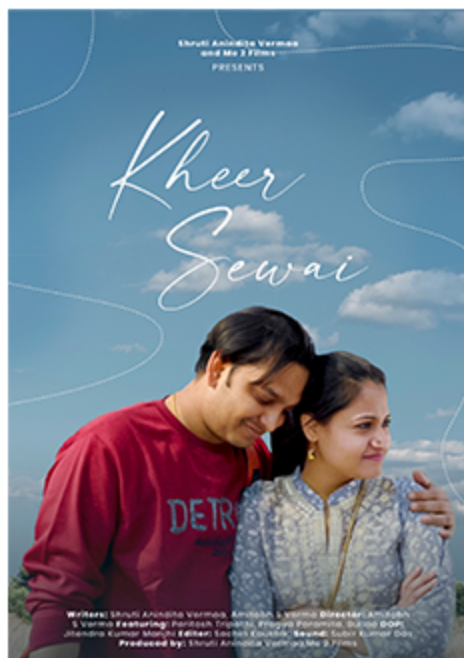

A close-up, profile shot of a man with a mustache wearing a brown fedora hat with a light-colored band. He is looking down and to the left. The background is a blurred crowd of people at what appears to be an outdoor event, possibly a film festival, with warm, golden-hour lighting. The text 'Amitabh S Verma' is overlaid in a cursive font on the left side of the image.

*Amitabh S Verma*

FILM MAKER  
DIRECTOR  
SCREENWRITER  
DIALOGUE WRITER  
LYRICIST  
SINGER

AMITABH VERMA IS AN AWARD  
WINNING FILMMAKER FROM  
PATNA. A TRAINED EDITOR FROM  
FTII, HE IS BASED OUT OF  
MUMBAI.

*Amitabh S Verma*

*Amitabh S Verma*

— PROJECTS —

DIRECTED BY AMITABH S VERMA  
**TEEN DO PAANCH**  
NOW STREAMING ON

**hotstar**

Teen Do Paanch Director Amitabh S Verma With Shreyas Talpade, Bidita Bag (Photo Credits: Twitter)

RECEIPT OF NATIONAL AWARD  
FOR BEST FILM  
(SOCIAL ISSUE)

*Amitabh S Verma*

DIALOGUES AND SCREENPLAY

LYRICIST

ASSOCIATE PRODUCER

Amitabh S Verma

AWARD WINNING SHORT FILMS

Lyricist and Filmmaker Amitabh S Verma bagged 3 International Awards for his short film BHOLI